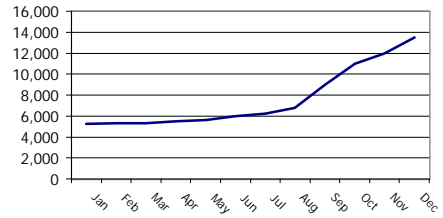

Monthly Web Site Traffic Forecast

For the Year: 2001

		Jan	Feb	Mar	Apr	May	Jun	Jul	Aug	Sep	Oct	Nov	Dec	Totals 2001	2002	2003
Hits	Hits on Entire Site	300,000	330,000	363,000	399,300	439,230	483,153	531,468	584,615	643,077	707,384	778,123	855,935	6,415,285		
	Average Per Day	10,000	11,000	12,100	13,310	14,641	16,105	17,716	19,487	21,436	23,579	25,937	28,531	213,843		
	Home Page	7,500	8,250	9,075	9,983	10,981	12,079	13,287	14,615	16,077	17,685	19,453	21,398	160,382		
Page Views	Page Views (Impressions)	180,000	198,000	217,800	239,580	263,538	289,892	318,881	350,769	385,846	424,431	466,874	513,561	3,849,171		
	Average Per Day	6,000	6,600	7,260	7,986	8,785	9,663	10,629	11,692	12,862	14,148	15,562	17,119	128,306		
	Document Views	117,000	128,700	141,570	155,727	171,300	188,430	207,273	228,000	250,800	275,880	303,468	333,815	2,501,961		
Visitor Sessions	Visitor Sessions	30,000	33,000	36,300	39,930	43,923	48,315	53,147	58,462	64,308	70,738	77,812	85,594	641,529		
	Average Per Day	1000	1100	1210	1331	1464.1	1610.51	1771.561	1948.7171	2143.58881	2357.94769	2593.74246	2853.11671	1,782		
	Average Visitor Session Length (min)	5	5	6	5	6	5	6	5	6	5	6	5	5		
	International Visitor Sessions	33.30%	34.00%	34.00%	34.00%	34.00%	34.00%	34.00%	34.00%	34.00%	34.00%	34.00%	34.00%	34.00%	0	
	Visitor Sessions of Unknown Origin	24.86%	25.00%	25.00%	25.00%	25.00%	25.00%	25.00%	25.00%	25.00%	25.00%	25.00%	25.00%	25.00%	0	
	Visitor Sessions from United States	41.63%	42.00%	42.00%	42.00%	42.00%	42.00%	42.00%	42.00%	42.00%	42.00%	42.00%	42.00%	42.00%	0	
Visitors	Unique Visitors	5,255	5,300	5,300	5,500	5,600	6,000	6,200	6,800	9,000	11,000	12,000	13,500	91,455		
	Visitors Who Visit Once	4,243	4,300	4,400	4,500	4,600	4,660	3,200	4,400	5,000	6,000	7,000	9,000	61,303		
	Visitors Who Visit More Than Once	1,012	1,200	1,200	1,200	1,200	1,200	1,200	1,200	1,200	1,200	1,200	1,200	14,212		

Hits vs. Page Views

Source of Visitors

Unique Visitors

Frequency of Visits