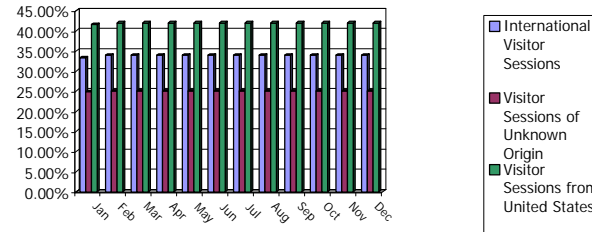

Monthly Web Site Traffic Forecast

For the Year: 2001

		Jan	Feb	Mar	Apr	May	Jun	Jul	Aug	Sep	Oct	Nov	Dec	Totals 2001	2002	2003
Hits	Hits on Entire Site	300,000	330,000	363,000	399,300	439,230	483,153	531,468	584,615	643,077	707,384	778,123	855,935	6,415,285		
	Average Per Day	10,000	11,000	12,100	13,310	14,641	16,105	17,716	19,487	21,436	23,579	25,937	28,531	213,843		
	Home Page	7,500	8,250	9,075	9,983	10,981	12,079	13,287	14,615	16,077	17,685	19,453	21,398	160,382		
Page Views	Page Views (Impressions)	180,000	198,000	217,800	239,580	263,538	289,892	318,881	350,769	385,846	424,431	466,874	513,561	3,849,171		
	Average Per Day	6,000	6,600	7,260	7,986	8,785	9,663	10,629	11,692	12,862	14,148	15,562	17,119	128,306		
	Document Views	117,000	128,700	141,570	155,727	171,300	188,430	207,273	228,000	250,800	275,880	303,468	333,815	2,501,961		
Visitor Sessions	Visitor Sessions	30,000	33,000	36,300	39,930	43,923	48,315	53,147	58,462	64,308	70,738	77,812	85,594	641,529		
	Average Per Day	1000	1100	1210	1331	1464.1	1610.51	1771.561	1948.7171	2143.58881	2357.94769	2593.74246	2853.11671	1,782		
	Average Visitor Session Length (min)	5	5	6	5	6	5	6	5	6	5	6	5	5		
	International Visitor Sessions	33.30%	34.00%	34.00%	34.00%	34.00%	34.00%	34.00%	34.00%	34.00%	34.00%	34.00%	34.00%	34.00%	0	
	Visitor Sessions of Unknown Origin	24.86%	25.00%	25.00%	25.00%	25.00%	25.00%	25.00%	25.00%	25.00%	25.00%	25.00%	25.00%	25.00%	0	
	Visitor Sessions from United States	41.63%	42.00%	42.00%	42.00%	42.00%	42.00%	42.00%	42.00%	42.00%	42.00%	42.00%	42.00%	42.00%	0	
Visitors	Unique Visitors	5,255	5,300	5,300	5,500	5,600	6,000	6,200	6,800	9,000	11,000	12,000	13,500	91,455		
	Visitors Who Visit Once	4,243	4,300	4,400	4,500	4,600	4,660	3,200	4,400	5,000	6,000	7,000	9,000	61,303		
	Visitors Who Visit More Than Once	1,012	1,200	1,200	1,200	1,200	1,200	1,200	1,200	1,200	1,200	1,200	1,200	14,212		

Hits vs. Page Views

Source of Visitors

Unique Visitors

Frequency of Visits