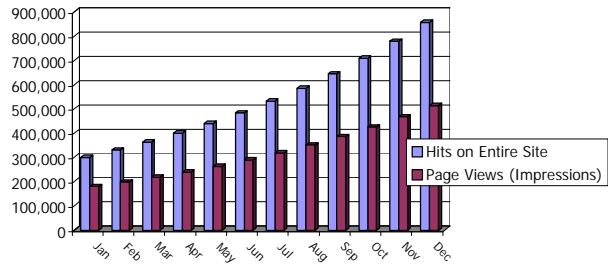

Monthly Web Site Traffic Forecast

For the Year: 2001

		Jan	Feb	Mar	Apr	May	Jun	Jul	Aug	Sep	Oct	Nov	Dec	Totals 2001	2002	2003
Hits	Hits on Entire Site	300,000	330,000	363,000	399,300	439,230	483,153	531,468	584,615	643,077	707,384	778,123	855,935	6,415,285		
	Average Per Day	10,000	11,000	12,100	13,310	14,641	16,105	17,716	19,487	21,436	23,579	25,937	28,531	213,843		
	Home Page	7,500	8,250	9,075	9,983	10,981	12,079	13,287	14,615	16,077	17,685	19,453	21,398	160,382		
Page Views	Page Views (Impressions)	180,000	198,000	217,800	239,580	263,538	289,892	318,881	350,769	385,846	424,431	466,874	513,561	3,849,171		
	Average Per Day	6,000	6,600	7,260	7,986	8,785	9,663	10,629	11,692	12,862	14,148	15,562	17,119	128,306		
	Document Views	117,000	128,700	141,570	155,727	171,300	188,430	207,273	228,000	250,800	275,880	303,468	333,815	2,501,961		
Visitor Sessions	Visitor Sessions	30,000	33,000	36,300	39,930	43,923	48,315	53,147	58,462	64,308	70,738	77,812	85,594	641,529		
	Average Per Day	1000	1100	1210	1331	1464.1	1610.51	1771.561	1948.7171	2143.58881	2357.94769	2593.74246	2853.11671	1,782		
	Average Visitor Session Length (min)	5	5	6	5	6	5	6	5	6	5	6	5	5		
	International Visitor Sessions	33.30%	34.00%	34.00%	34.00%	34.00%	34.00%	34.00%	34.00%	34.00%	34.00%	34.00%	34.00%	34.00%	0	
	Visitor Sessions of Unknown Origin	24.86%	25.00%	25.00%	25.00%	25.00%	25.00%	25.00%	25.00%	25.00%	25.00%	25.00%	25.00%	25.00%	0	
	Visitor Sessions from United States	41.63%	42.00%	42.00%	42.00%	42.00%	42.00%	42.00%	42.00%	42.00%	42.00%	42.00%	42.00%	42.00%	0	
Visitors	Unique Visitors	5,255	5,300	5,300	5,500	5,600	6,000	6,200	6,800	9,000	11,000	12,000	13,500	91,455		
	Visitors Who Visit Once	4,243	4,300	4,400	4,500	4,600	4,660	3,200	4,400	5,000	6,000	7,000	9,000	61,303		
	Visitors Who Visit More Than Once	1,012	1,200	1,200	1,200	1,200	1,200	1,200	1,200	1,200	1,200	1,200	1,200	14,212		

Hits vs. Page Views

Source of Visitors

Unique Visitors

Frequency of Visits